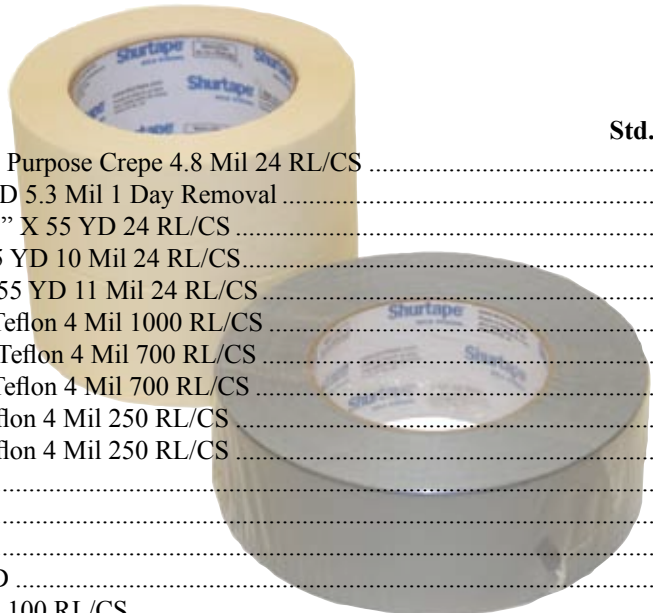

Part#	Description	Std. Pkg.
FRO CS21B106	Masking Tape (CP106) 2" X 60 YD General Purpose Crepe 4.8 Mil 24 RL/CS	24
FRO CS21E102	Masking Tape Economy (CP102) 2" X 55 YD 5.3 Mil 1 Day Removal	24
FRO CS70C595	Duct Tape (PC595) General Purpose 9 Mil 2" X 55 YD 24 RL/CS	24
FRO CS70E618	Duct Tape (PC618) Industrial Grade 2" X 55 YD 10 Mil 24 RL/CS	24
FRO CS70E629	Duct Tape (PC629) Contractor Grade 2" X 55 YD 11 Mil 24 RL/CS	24
FRO CS92V597	Teflon Seal Tape 1/2" X 520" 100% Virgin Teflon 4 Mil 1000 RL/CS	1000
FRO CS92V601	Teflon Seal Tape 3/4" X 260" 100% Virgin Teflon 4 Mil 700 RL/CS	700
FRO CS92V602	Teflon Seal Tape 3/4" X 520" 100% Virgin Teflon 4 Mil 700 RL/CS	700
FRO CS92V604	Teflon Seal Tape 1" X 260" 100% Virgin Teflon 4 Mil 250 RL/CS	250
FRO CS92V605	Teflon Seal Tape 1" X 520" 100% Virgin Teflon 4 Mil 250 RL/CS	250
FRO 50020C	Carton Seal Tape, Clear 2" X 110 YD	36
FRO 50010C	Carton Seal Tape, Clear 2" X 55 YD	36
FRO D002001	Tape Dispenser (Superior)	1
FRO 09002-48	Duct Tape, Premium Grade 48 MM X 60 YD	24
FRO CS91C878	Electrical Tape 3/4" X 60 FT Black (EL760) 100 RL/CS	100
FRO CS92V595	Teflon Seal Tape 1/2" X 260" 100% Virgin Teflon 4 Mil 1000 RL/CS	1000

Fuller Items

g. c. FULLER mfg. co. inc.

Part#	Description	Std. Pkg.
FUL 710	Lighter, Shoot-A-Lite Carded (10 CD/CS)	1
FUL 730	Lighter, Shoot-A-Lite with 5 Renewals Carded (10 CD/CS)	1
FUL 732X	Renewals For Shoot-A-Lite (10 Per Box-50 BX/CS)	1

All other G.C. Fuller products are now privated labeled Weldmark.
Please see page 62 for these products.

Gordon Sales

Part #	Description	Std. Pkg.
GOR BAND-IT	Band-It Brand Headgear Sweatbands Asst. Colors 12/box	1